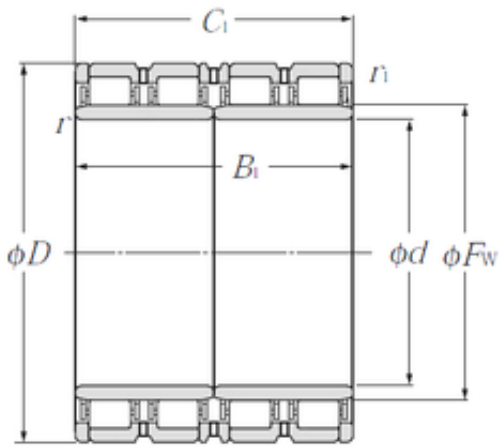

# NTN Bearing de Mexico, S.A.

650 mm x 920 mm x 670 mm NTN E-4R13005 cylindrical roller bearings

Bearing No. E-4R13005

E-4R13005 Bearing 2D drawings and 3D CAD models

Size	650x920x670 mm
Bore Diameter	650 mm
Outer Diameter	920 mm
Width	670 mm
d	650 mm
Fw	723 mm
D	920 mm
B	670 mm
C	670 mm
r min.	7,5 mm
r1 min.	4 mm
Weight	1 500 Kg
Basic dynamic load rating (C)	14 600 kN