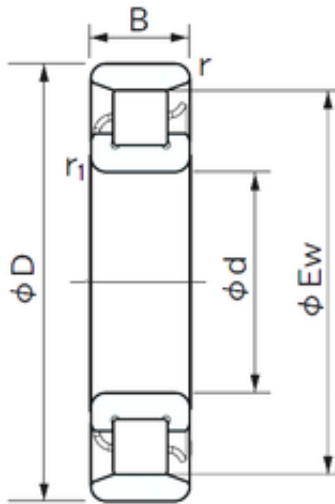

## NTN Bearing de Mexico, S.A.

70 mm x 110 mm x 20 mm NACHI N 1014  
cylindrical roller bearings

Bearing No. N 1014

Size	70x100x20 mm
Bore Diameter	70 mm
Outer Diameter	100 mm
Width	20 mm
d	70 mm
D	110 mm
Ew	100 mm
B	20 mm
r min.	1.1 mm
r1 min.	1 mm
Weight	0.702 Kg
Basic dynamic load rating (C)	55,5 kN
Basic static load rating (C0)	67 kN
(Grease) Lubrication Speed	6000 r/min

N 1014 Bearing 2D drawings and 3D CAD models