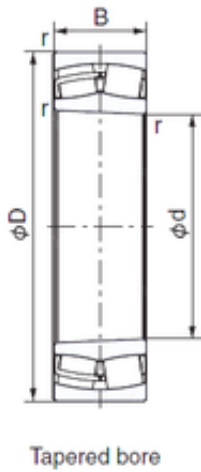

### 170 mm x 280 mm x 88 mm NACHI 23134EX1K cylindrical roller bearings

Bearing No. 23134EX1K

Size	170x280x88 mm
Bore Diameter	170 mm
Outer Diameter	280 mm
Width	88 mm
d	170 mm
D	280 mm
B	88 mm
C	88 mm
r min.	2,1 mm
Weight	21,6 Kg
Basic dynamic load rating (C)	1260 kN
Basic static load rating (C0)	1530 kN
(Grease) Lubrication Speed	1600 r/min
(Oil) Lubrication Speed	2200 r/min
Calculation factor (e)	0,29
Calculation factor (Y0)	2,25
Calculation factor (Y1)	2,3

23134EX1K Bearing 2D drawings and 3D CAD models